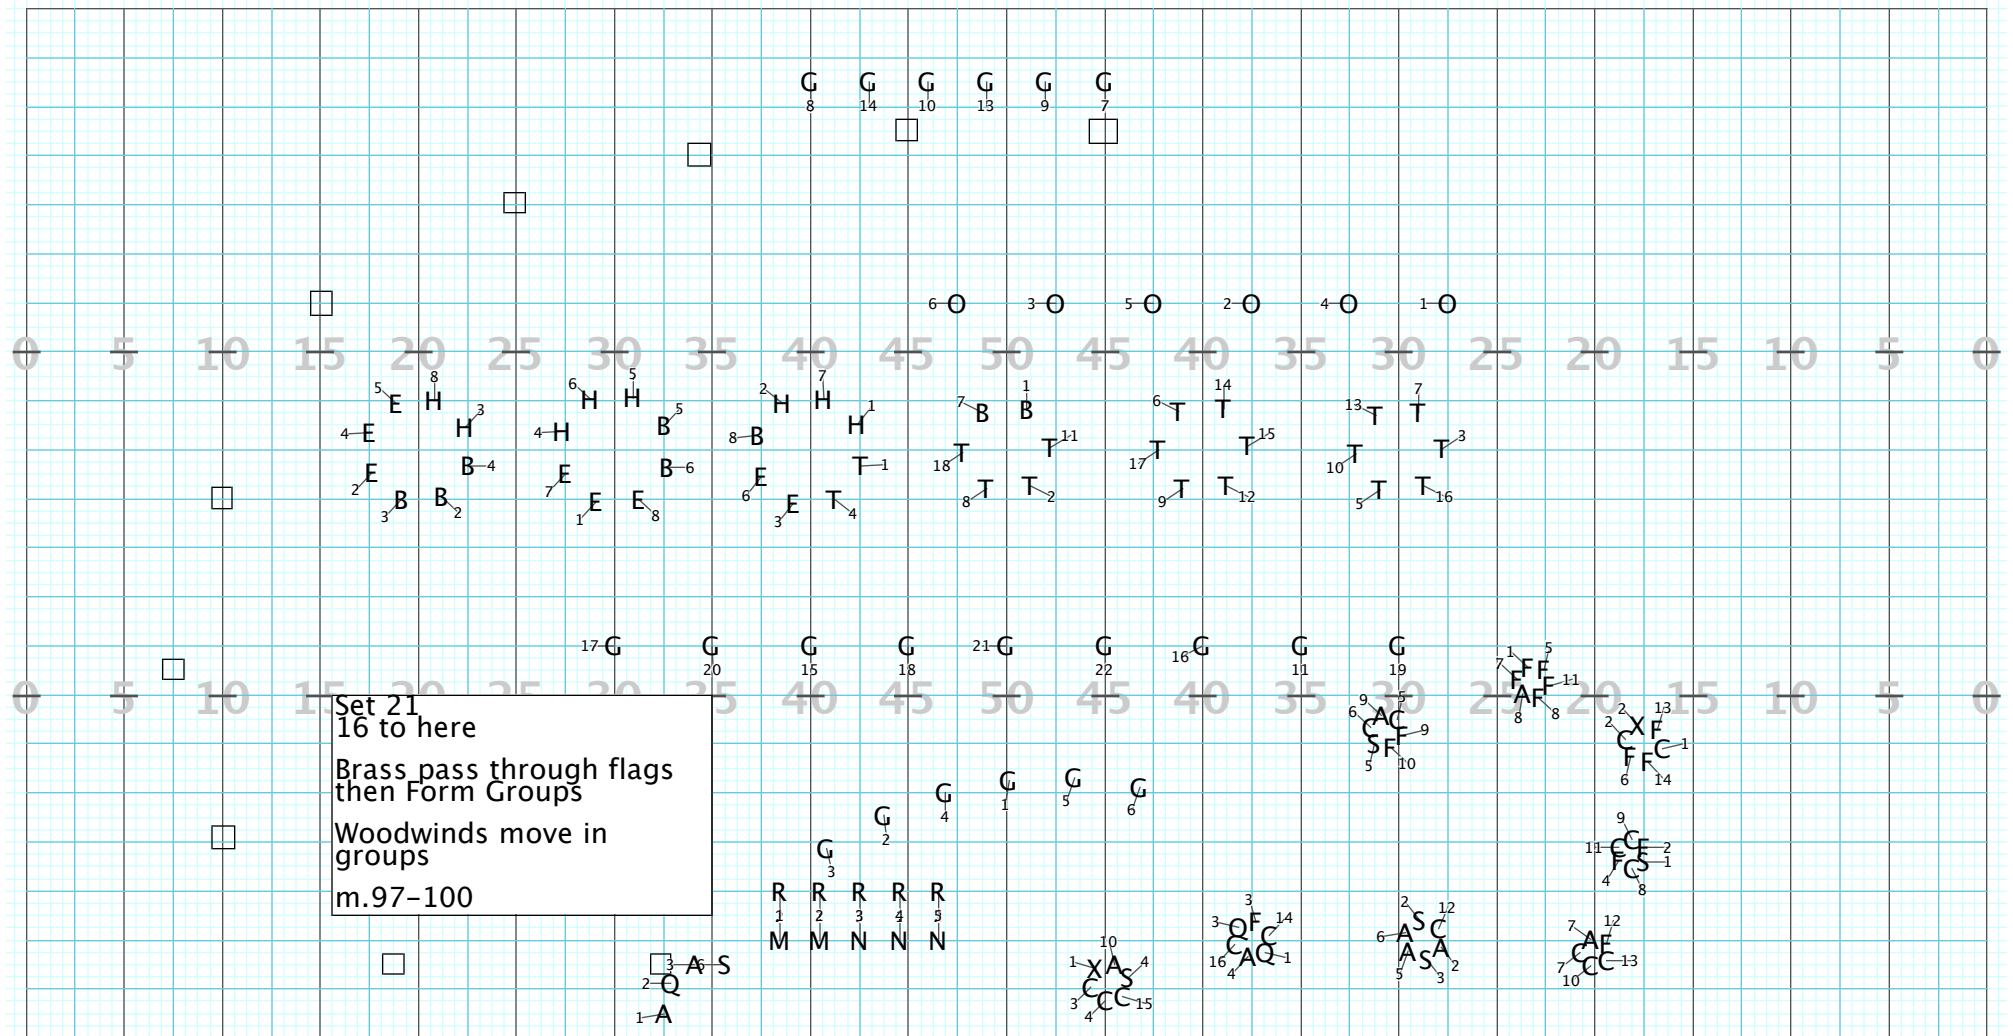

Director Viewpoint

Director Viewpoint

Set 19
8 to here
Extended Rifles keep moving
Sabres Finish Equipment Switch
Sax Quartet Move to position.
m.91-92

Director Viewpoint

Director Viewpoint

Director Viewpoint