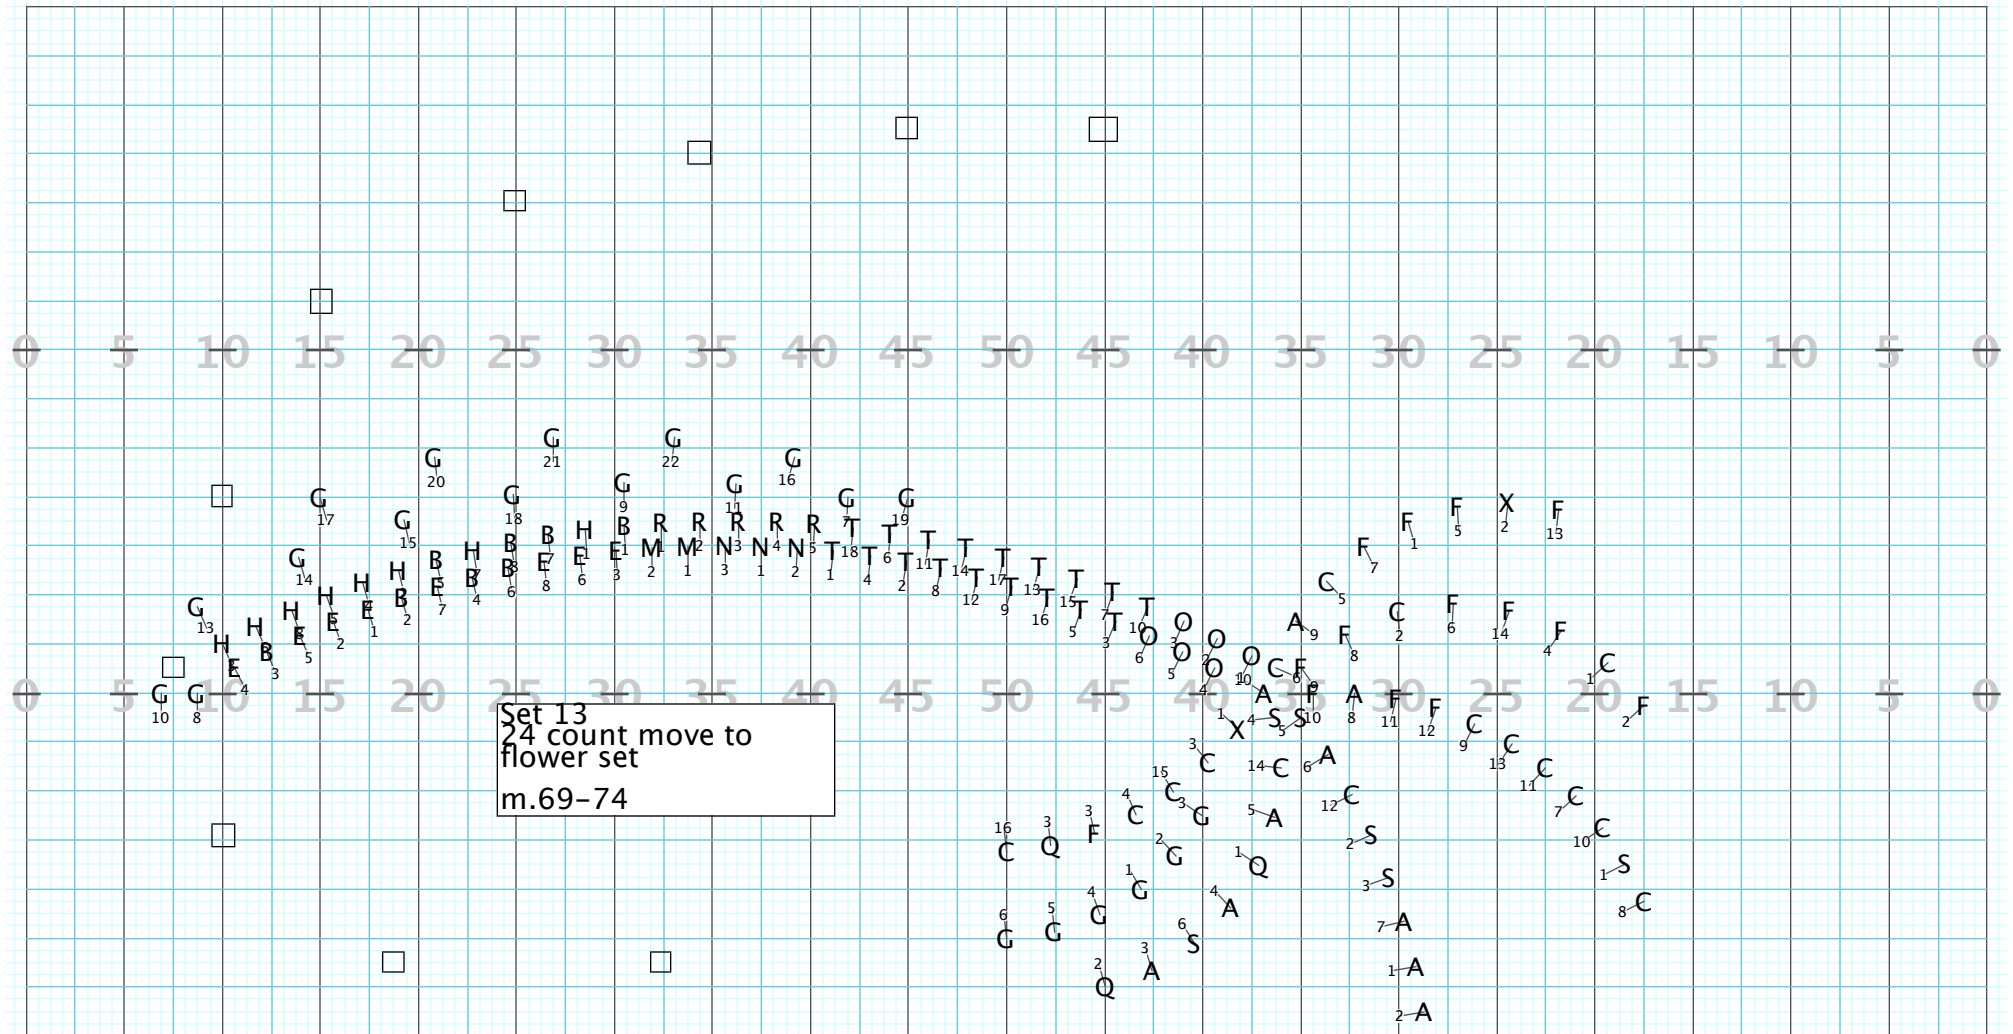

Director Viewpoint

Director Viewpoint