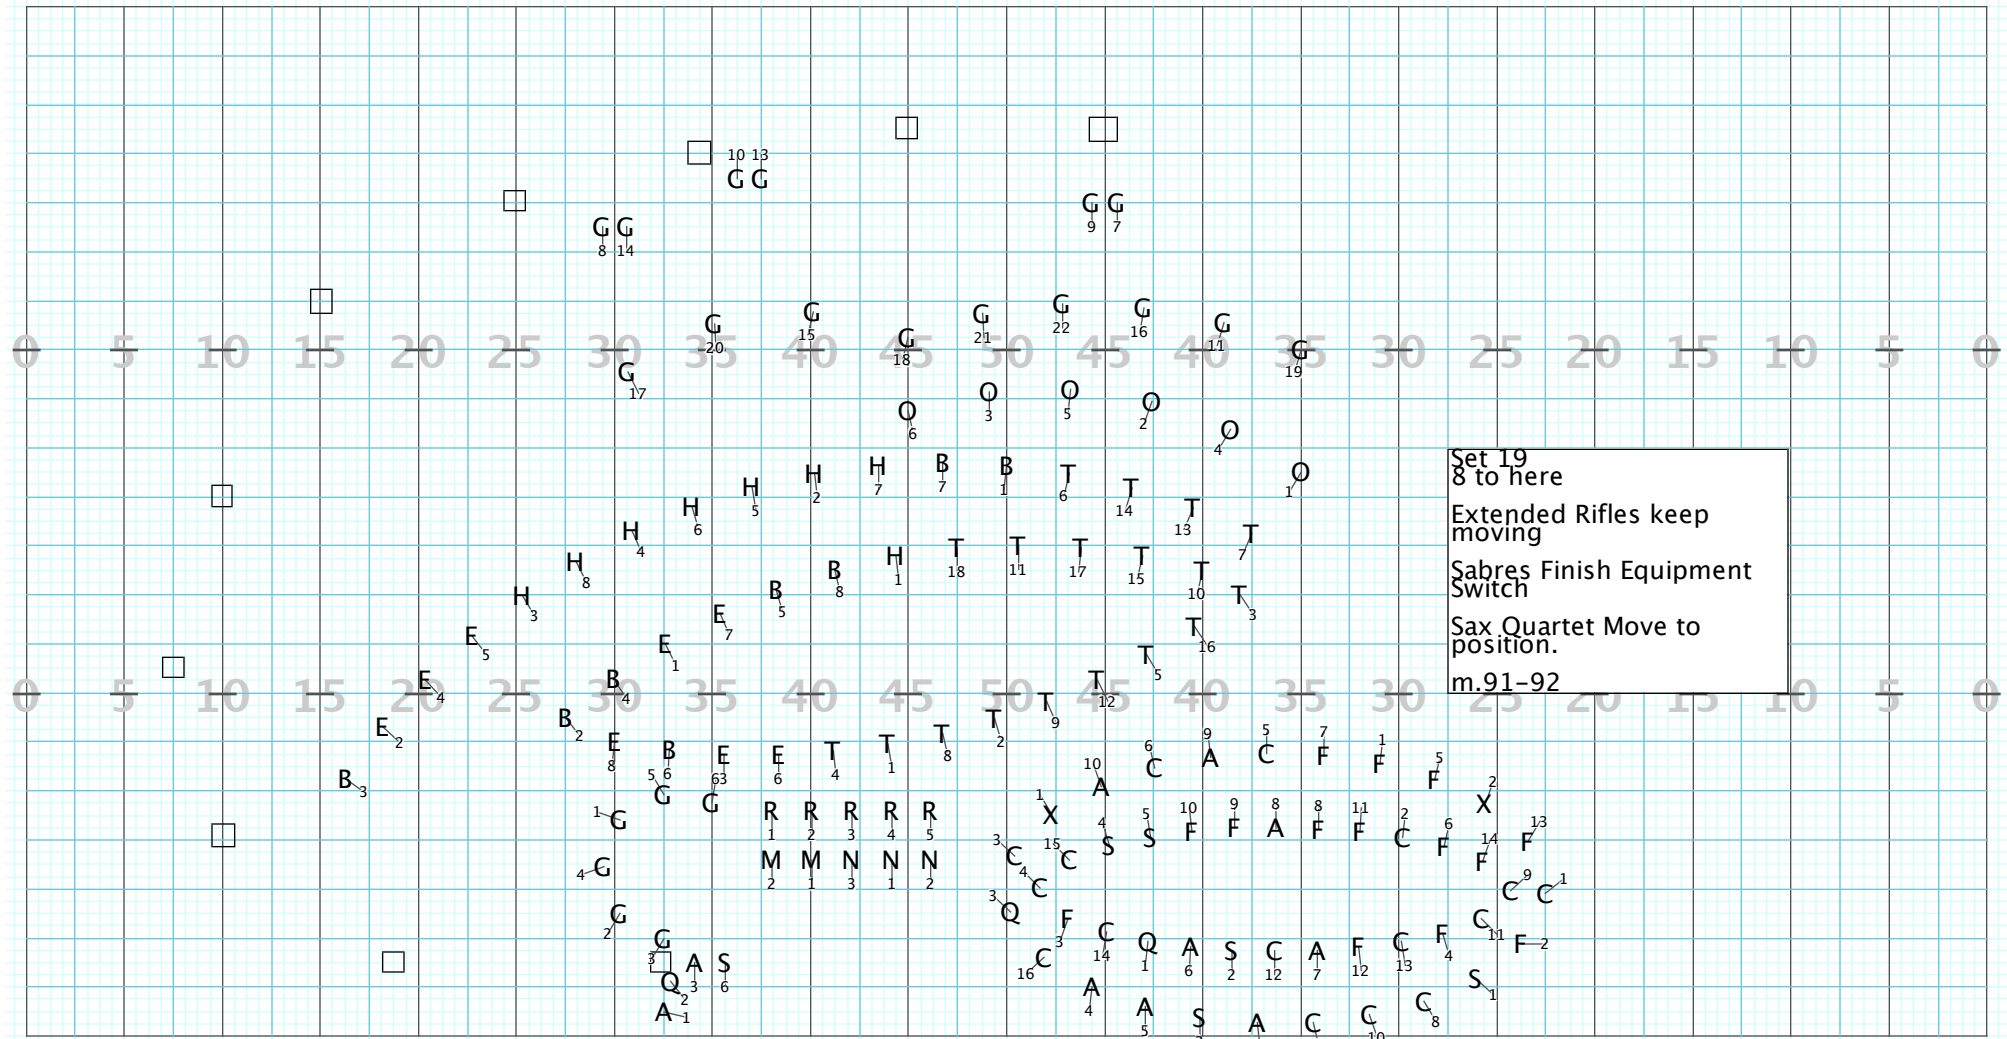

Director Viewpoint

Set 15
Slide 12 to here
K m.79-81

Director Viewpoint

Set 16
12 Count Move/ Hold
m.82-84

Director Viewpoint

Set 17
 16 move to here
 Soprano sax Preps for Feature
 Sabres Move behind Bench 1 and pick up Rifles
 m.85-88

Director Viewpoint

Director Viewpoint

Set 19
8 to here
Extended Rifles keep moving
Sabres Finish Equipment Switch
Sax Quartet Move to position.
m.91-92

Director Viewpoint

Director Viewpoint

Director Viewpoint