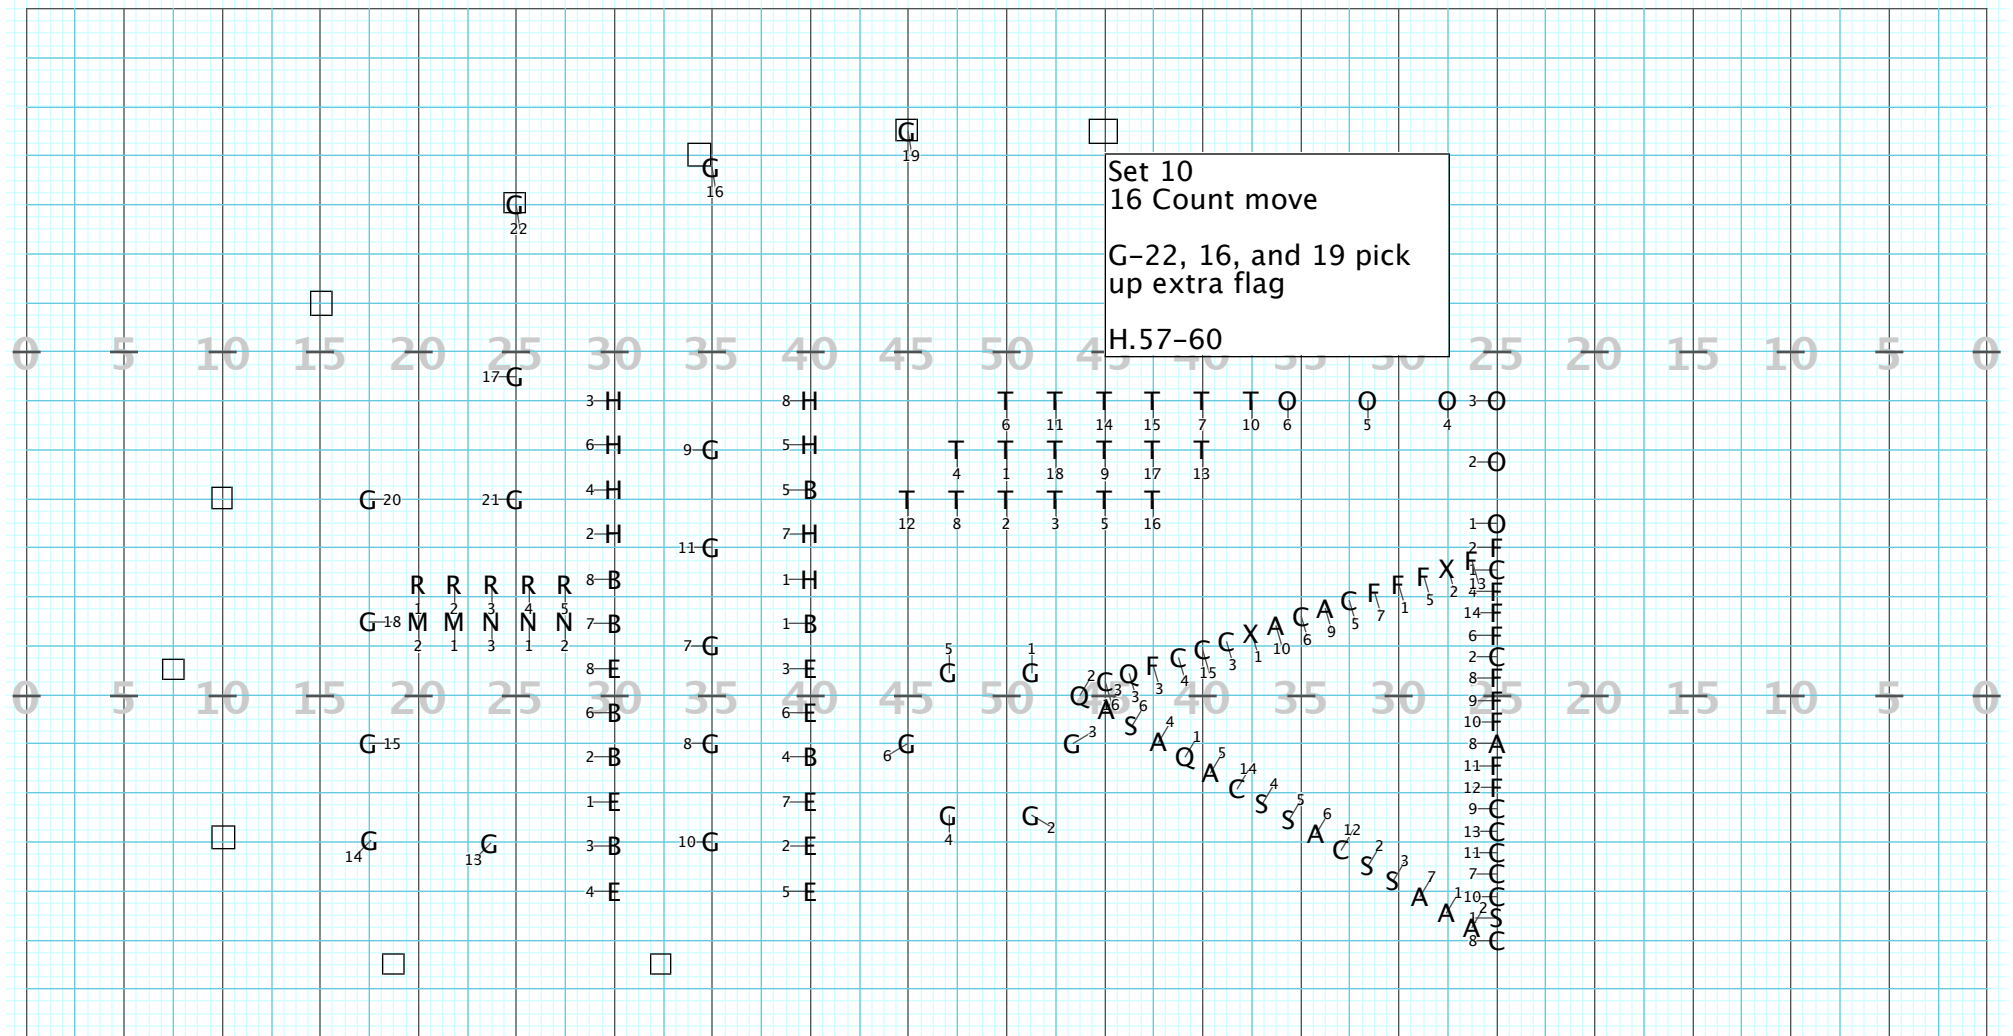

Director Viewpoint

Director Viewpoint

Director Viewpoint

Set 5
16 Counts
Low Brass feature
m.42-45

Director Viewpoint

set 8
8 Hold here
Sabres Triple Ripple
Dancers Toss Child
G m53-54

Director Viewpoint

Set 9
Hold 8
m.55-56

Director Viewpoint

Set 10
16 Count move
G-22, 16, and 19 pick up extra flag
H.57-60

Director Viewpoint

Director Viewpoint

Set 12
16 counts move
Woodwinds rotate Sun
form
l m.65-68

Director Viewpoint

Director Viewpoint