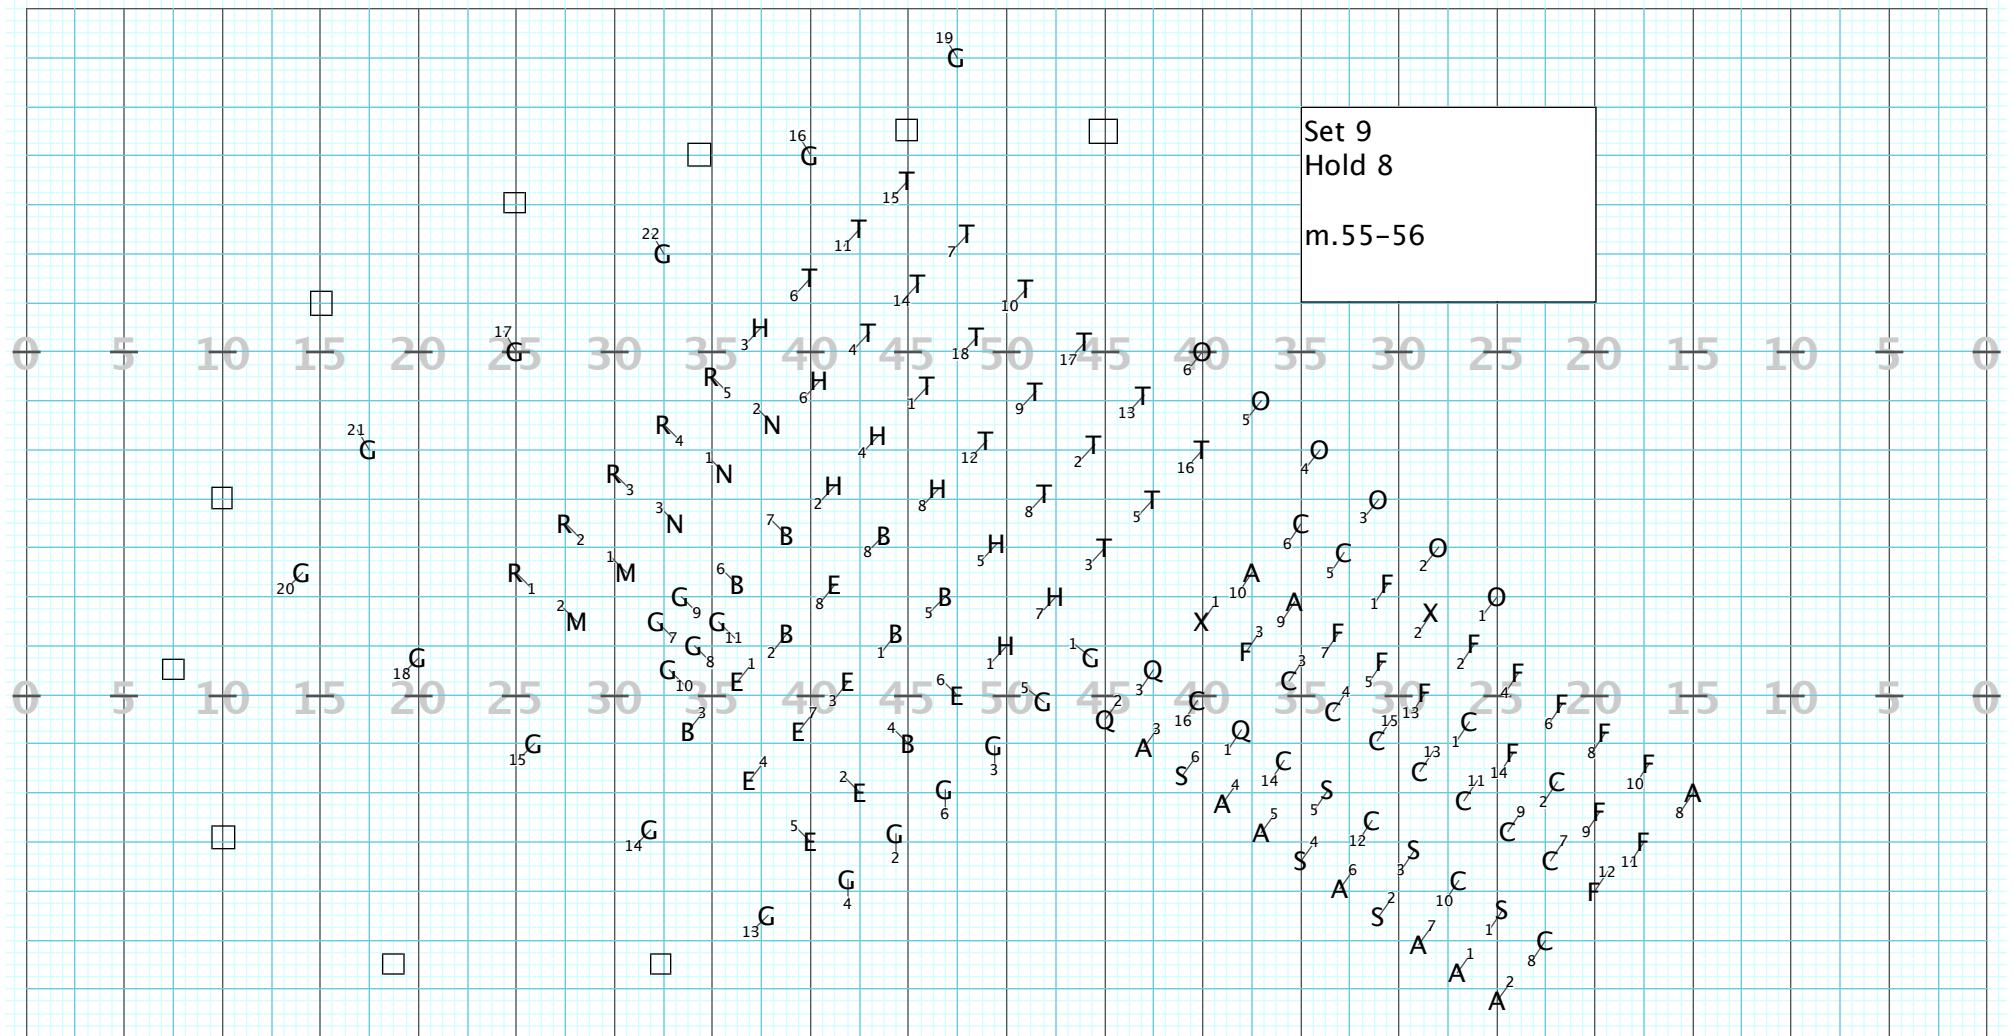

Director Viewpoint

Director Viewpoint

Director Viewpoint

Set 5
16 Counts
Low Brass feature
m.42-45

Director Viewpoint

set 8
8 Hold here
Sabres Triple Ripple
Dancers Toss Child
G m53-54

Director Viewpoint

Set 9
Hold 8
m.55-56

Director Viewpoint

Set 10
16 Count move
G-22, 16, and 19 pick up extra flag
H.57-60

Director Viewpoint

Director Viewpoint

Set 12
16 counts move
Woodwinds rotate Sun
form
l m.65-68

Director Viewpoint

Director Viewpoint