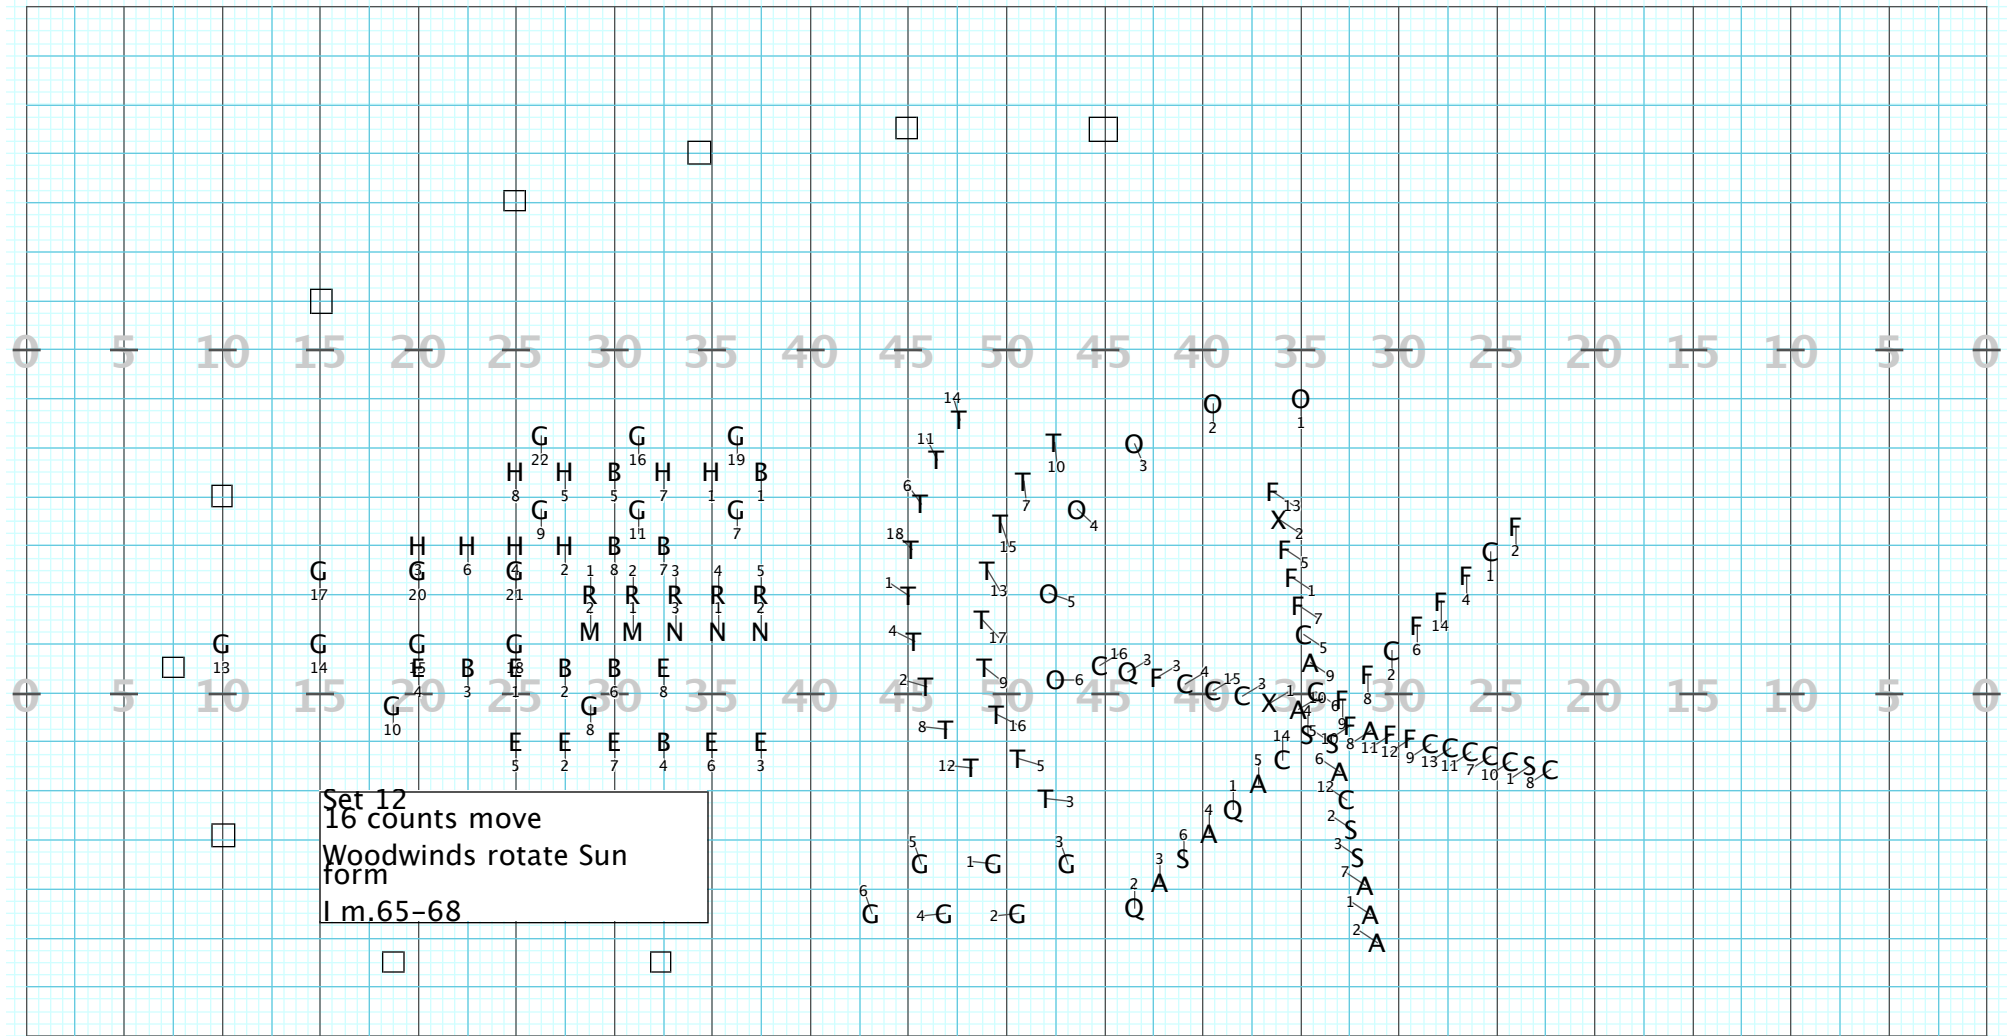

Set 12
16 counts move
Woodwinds rotate Sun
form
l m.65-68