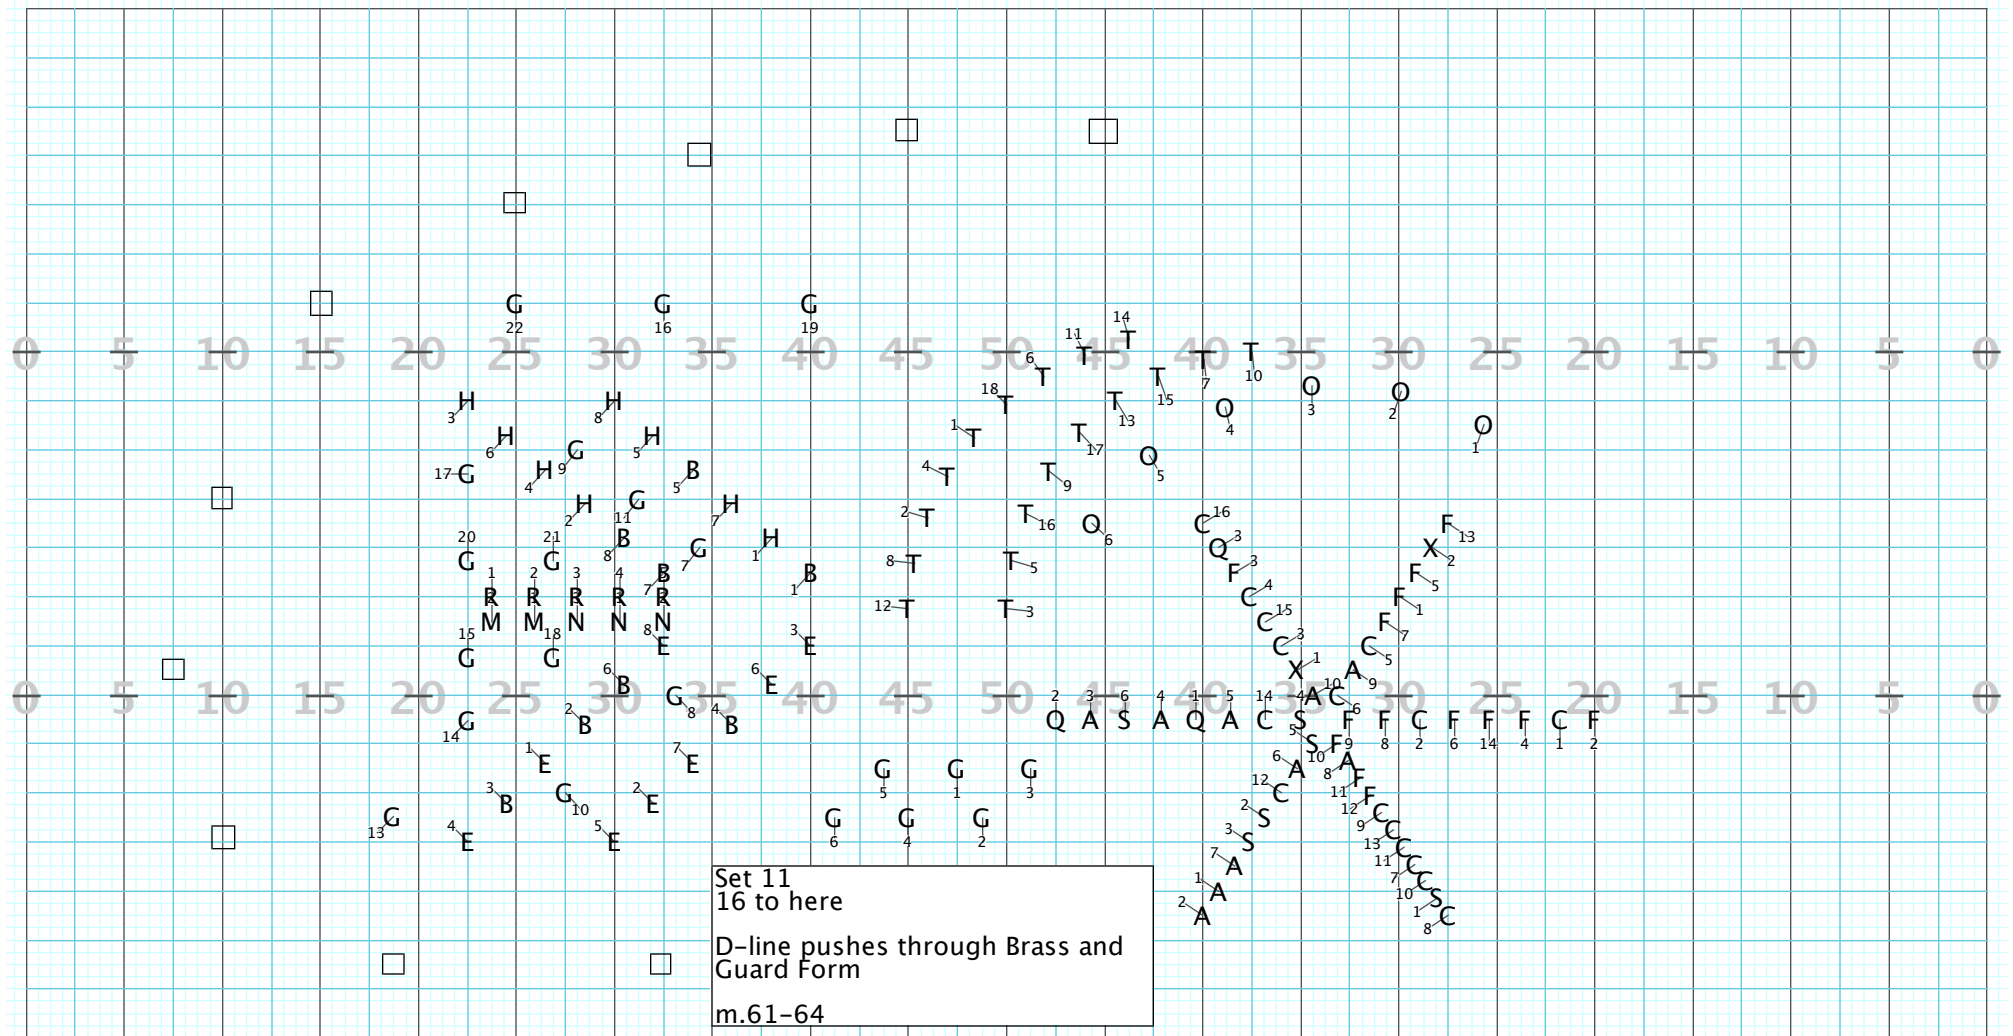

Director Viewpoint

Director Viewpoint

Director Viewpoint

Set 5
16 Counts
Low Brass feature
m.42-45

Director Viewpoint

set 8
8 Hold here
Sabres Triple Ripple
Dancers Toss Child
G m53-54

Director Viewpoint

Set 9
Hold 8
m.55-56

Director Viewpoint

Set 10
16 Count move
G-22, 16, and 19 pick up extra flag
H.57-60

Director Viewpoint

Director Viewpoint

Set 12
16 counts move
Woodwinds rotate Sun
form
l m.65-68

Director Viewpoint

Director Viewpoint