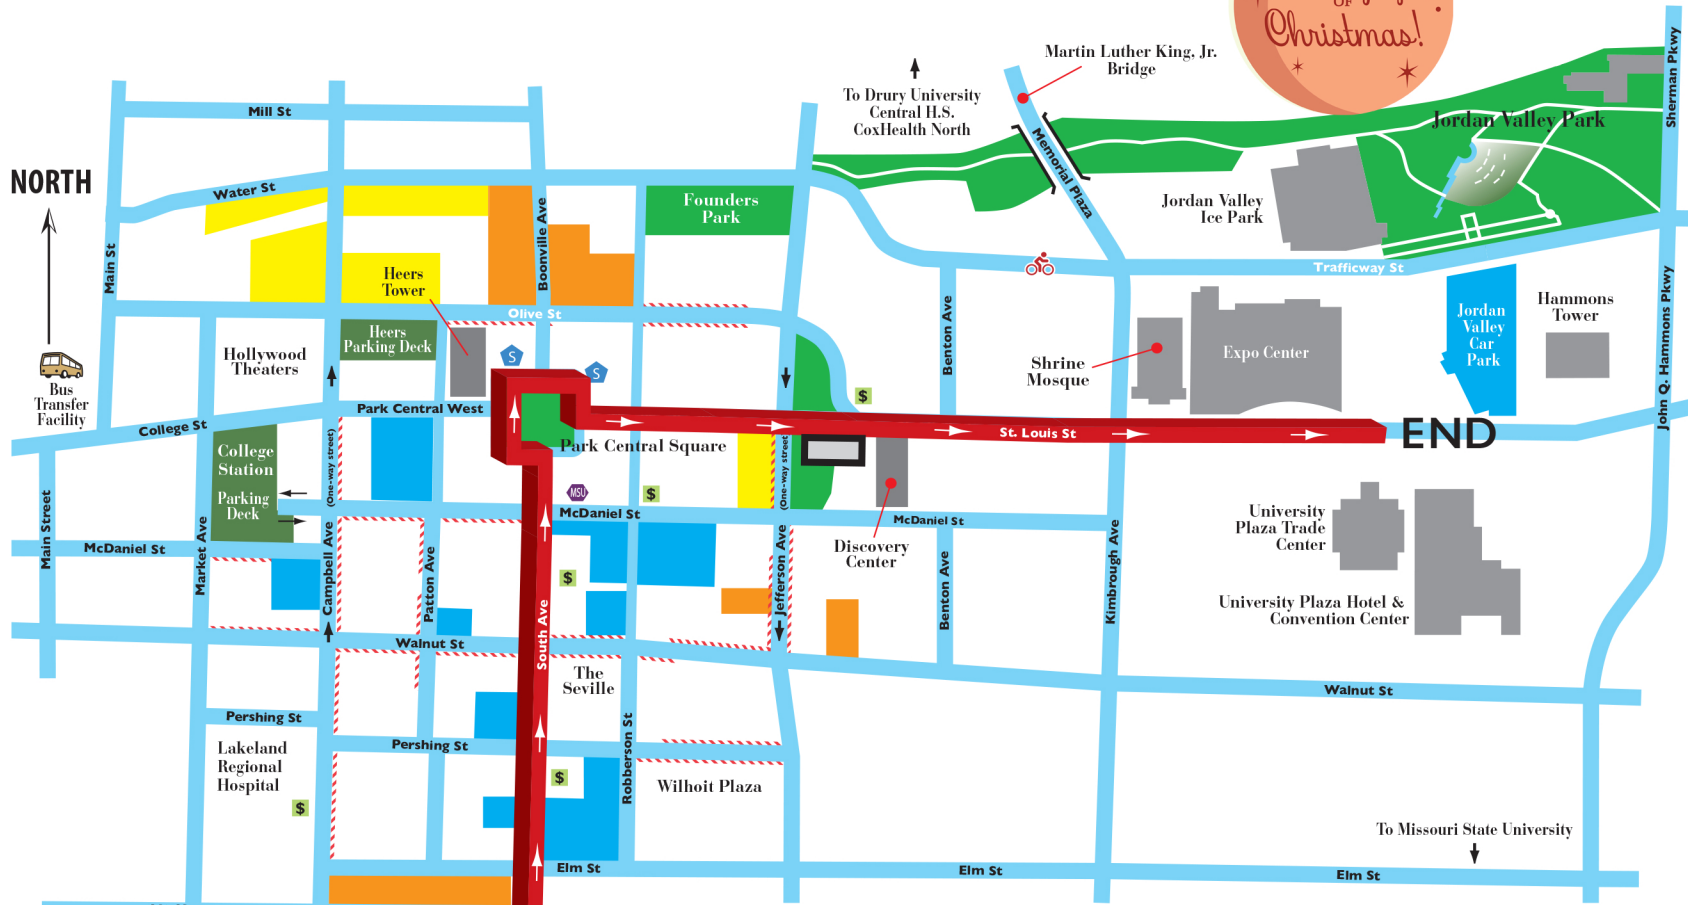

# DOWNTOWN SPRINGFIELD CHRISTMAS PARADE

SATURDAY, DEC. 11 AT 2 PM

Line-up

START

END

Parade Route

### Parking

<ul style="list-style-type: none"> <li><span style="display: inline-block; width: 20px; height: 20px; background-color: yellow; margin-right: 5px;"></span> Free after 5 p.m. &amp; Weekends</li> <li><span style="display: inline-block; width: 20px; height: 20px; background-color: orange; margin-right: 5px;"></span> Free customer parking Up to 3 hrs Mon-Fri until 5 p.m. Open until 2 a.m. 7 days a week</li> <li><span style="border-bottom: 1px dashed red; width: 20px; display: inline-block; margin-right: 5px;"></span> Free on-street parking (2 hr limit)</li> </ul>	<ul style="list-style-type: none"> <li><span style="display: inline-block; width: 20px; height: 20px; background-color: green; margin-right: 5px;"></span> Free Parking</li> <li><span style="display: inline-block; width: 20px; height: 20px; background-color: blue; margin-right: 5px;"></span> Paid Parking</li> </ul>
---	---